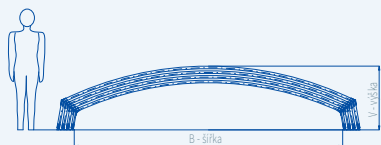

width: 2.00 - 6.50 m / length and height according to requirement

STYLE™

This frame is designed to cover a swimming pool using an existing wall which is located nearby. The upper rail is located on the wall. The swimming pool and the area between the swimming pool and the wall thus gain excellent protection. The segments can be retracted to the right or to the left so as to uncover the whole swimming pool. Ideal for those who like curved shapes or for all those who need a wider cover.

width: 5.00 - 8.50 m / length and height according to requirement

POOL & HOT TUB COVERS

VARIABLE COVERS

CORSO™

VERANDA NEO™

This model is suitable for use as a cover for swimming pools or hot tubs which are located right next to a house. Part of this cover rolls telescopically along rails fixed to the wall of the house (at the top) and to the tiles. The system allows for wide opening of internal areas.

width: 3.00 - 4.50 m / length and height according to requirement

VERANDA NEO™

VERANDA NEO™

TECHNICAL DETAILS

REAL COMFORT - TOP LOCKING CONTROL **EASY UP PLUS**

ELEGANT, ELEGANT NEO™

IMPERIA NEO™ - light

UNIVERSE, UNIVERSE NEO™