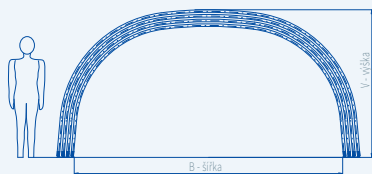

LAGUNA, LAGUNA NEO™, OLYMPIC™