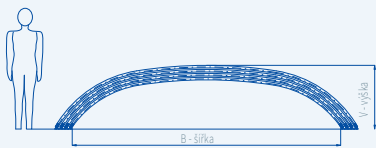

width: 3.00 - 4.50 m / length and height according to requirement

VERANDA NEO™

VERANDA NEO™

TECHNICAL DETAILS

REAL COMFORT - TOP LOCKING CONTROL **EASY UP PLUS**

ELEGANT, ELEGANT NEO™

IMPERIA NEO™ - light

UNIVERSE, UNIVERSE NEO™