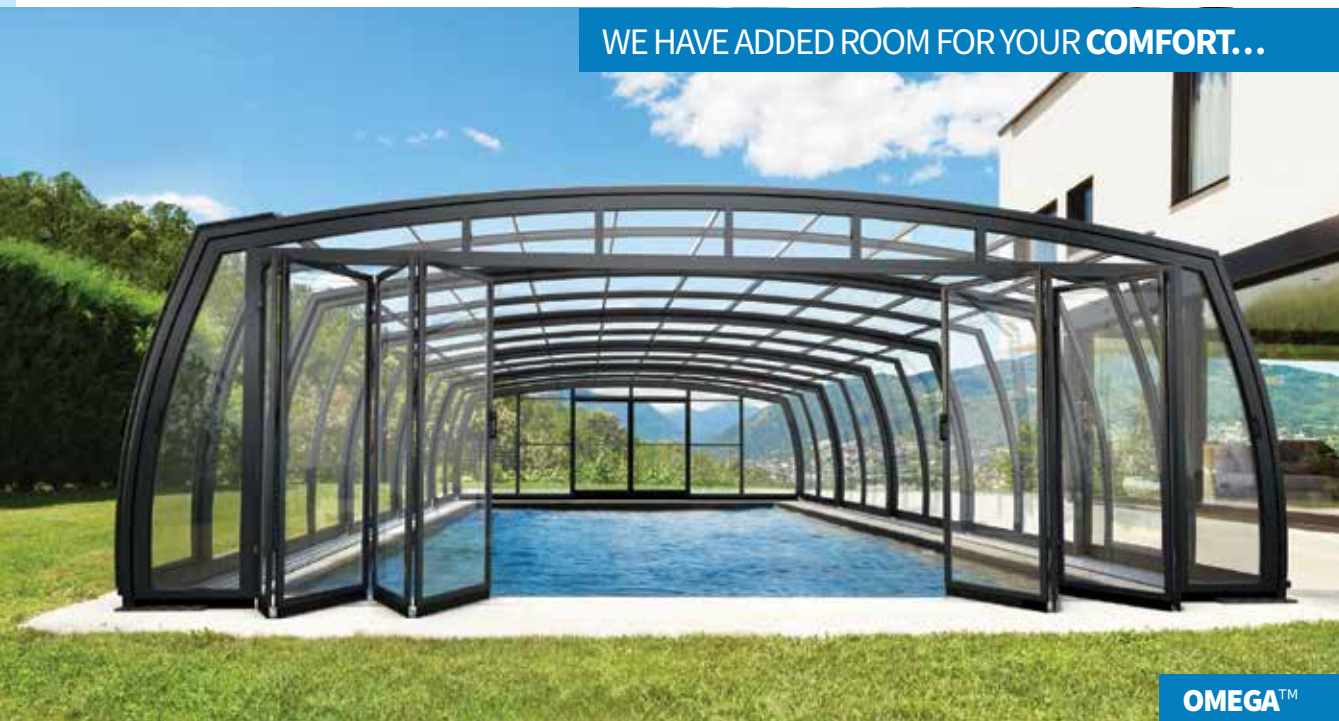

Jan Zitko
Chairman of the Board, ALUKOV a.s.
President, IPC Team

NEW FOR 2014

WE HAVE ADDED ROOM FOR YOUR COMFORT...

OMEGA™

OMEGA™ COVERS

We named the OMEGA™ sliding pool cover after its characteristic shape which is reminiscent of the Greek letter of the same name. We have arched the walls of the pool cover outwards, which causes a positive spatial effect – the cover appears optically lower than it actually is and allows for ease of movement inside. With a combination of curved shapes and the original edges, our designers have achieved advantageous parameters for the cover meaning that its height is increased only minimally if you choose a wider version. The OMEGA™ cover in particular stands out in large gardens, near modern newly built houses, yet also next to conventional family houses whose owners demand more space from their swimming pool cover.

OCEANIC HIGH MODEL

Inside an OCEANIC – high model cover you will have almost as much space as on the open sea. The attractively designed cover where the roof joins onto vertical walls is in part sloping and in part curved. A wonderful centrepiece for your garden.