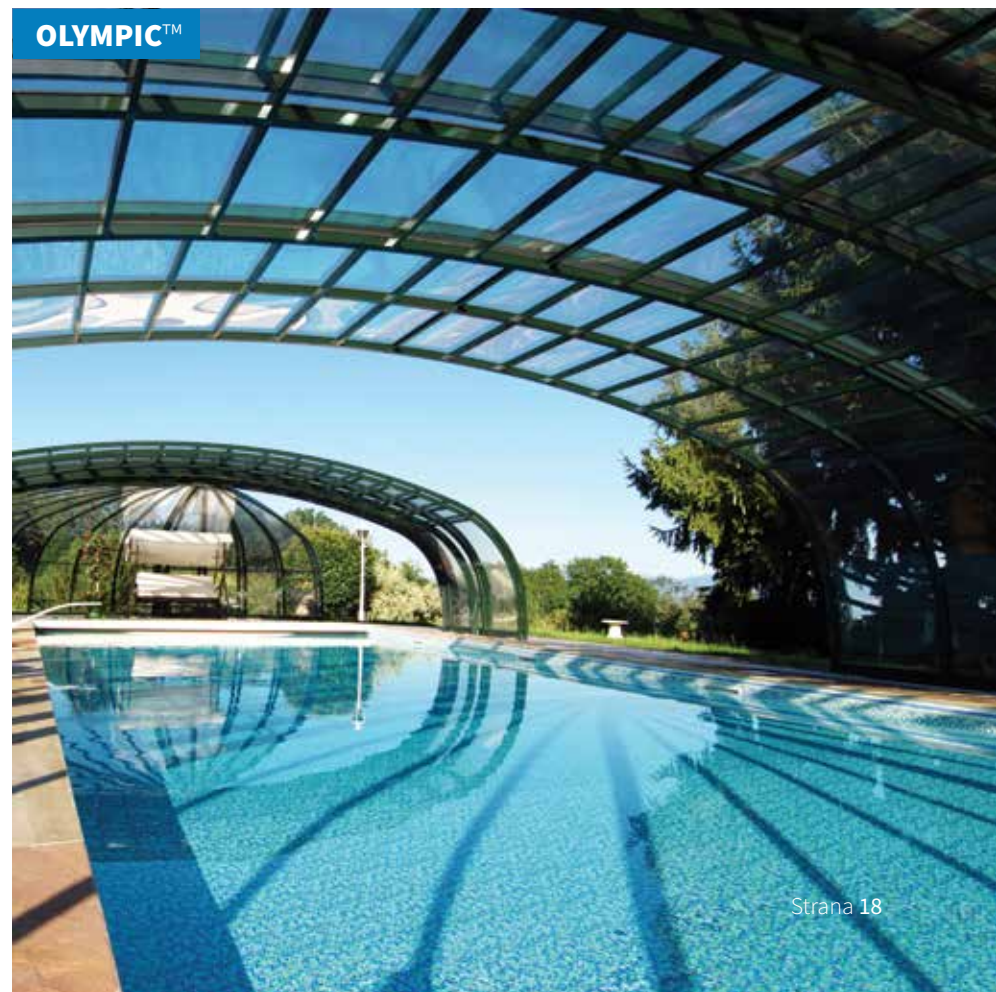

OLYMPIC™ COVERS

OLYMPIC™

The TOP product from ALUKOV, which catches your eye with its exceptional design and novel appearance. Its frame is made up of 1 or 2 semi-domes (circular sections) which complement the standard shape of the cover segments. The main advantage of this model is the possibility of moving freely around the whole of the covered area. The system for retraction of the segments allows you to easily retract them in both directions. The retracting part of each semi-dome can be opened from the centre. Opening and closing of the cover can be easily managed by one or two people (depending on the size of the frame). Electric motors can also be used to retract the cover. The aluminium covers can be supplied in a very attractive colour option, imitation wood, which is particularly impressive on large pool cover models like this.

width: 5.00 - 11.00 m / height: 2.6 - 3 m
length: according to requirement

OLYMPIC™

OLYMPIC™

OLYMPIC™

MODELS COMBINATION

COMBI

COMBI, ATYPICAL

This concerns a frame combining two to three standard types of cover. You can thus easily achieve the ideal combination of a protective function for the pool and a spacious entrance segment or conventional elongated shape with a semi-dome. Combination of low segments and one or two higher segments is most popular.