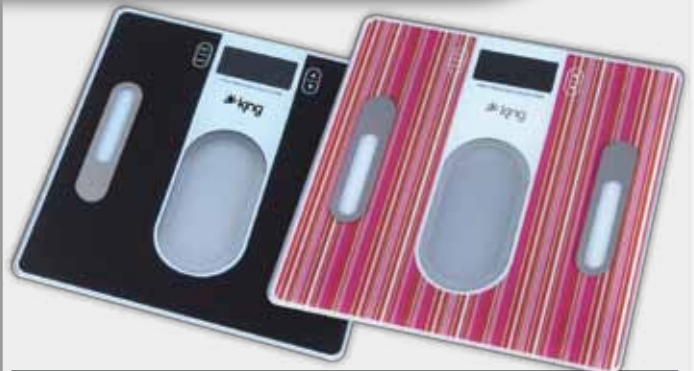

EB 825

- Body weight, fat and hydration index
- Easy to read LED screen
- 10-user memory
- 150 kg capacity
- 100 gr weight sensitivity
- Automatic reset and power off
- Overload and low battery indicator
- Measurement unit: g/lb/st