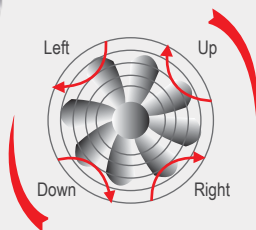

P 1608

Strong Wind
with
8 Blade
Fan

- Motor power: 55 Watt ■ Overheating protection ■ High-performance quiet motor ■ 2 hours timer ■ 8 pp blades ■ 3 speed options
- Adjustable height ■ Oval oscillation ■ Strong metal base