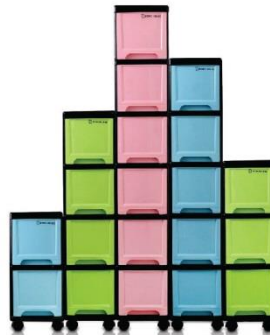

MODERN WHITE CHEST

SIZE W550 x D400 x H610~1010mm
 MATERIAL PP | South Korea
 TIER 3 | 4 | 5
 COLOR

NATURAL SLIM DRAWER

SIZE W220 x D450 x H450~1290mm
 MATERIAL PP | South Korea
 TIER 2 | 3 | 4 | 5 | 6
 COLOR ● ○