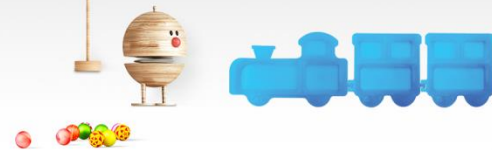

BONOHOUSE

LITTLE BONO

BABY & TODDLER PRODUCT

YAMYAM TRAIN TRAY SET

SIZE Main Train | W300 x D170 x H25mm
 Serve Train | W180 x D170 x H25mm
 Spoon | W120 x D30 x H5mm
 Fork | W120 x D30 x H5mm

MATERIAL PLA | South Korea
 COLOR ● ● ● ● ●

SMART TRAINING CUP

SIZE W95 x D95 x H130mm
 7oz

MATERIAL PP | South Korea
 COLOR ● ● ● ● ●

TODDLER TRAINING CUP

SIZE W130 x D90 x H80mm
7.5oz
MATERIAL PLA | South Korea
COLOR ●●●●●●●●●●

BOTTLE DRYING RACK

SIZE W310 x D230 x H185mm
MATERIAL PP | South Korea
COLOR ●●●