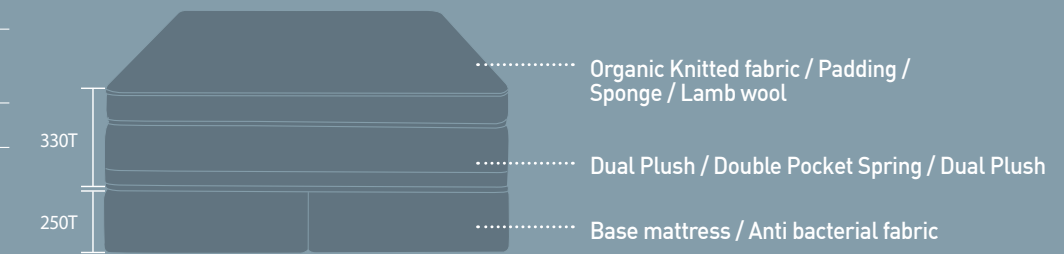

Belgium Rubens Organic

Q _ 1500 × 2000 × 330
 SS _ 1100 × 2000 × 330
 ※ Note : Size are in millimeters (mm)

Belgium
 LATEX CORE

Double Pocket Spring
 Belgium latex

Base mattress not included	
Lamb wool	This textile has excellent temperature and humidity control properties.
Belgium latex	It is eco-friendly and inhibits bacterial growth. Its air cells evenly distribute body weight, reducing pressure on the waist.
Pocket Spring	Each spring is independent to minimize the movement other than the load surface movement.
Mini Pocket Spring	It minimizes and evenly distributes body pressure.

Belgium Belgo Tencel

Q_ 1500×2000×350
 SS_ 1100×2000×350
 ※ Note : Size are in millimeters (mm)

Belgium
LATEX CORE

Memory mattress, Base mattress not included	
Lamb wool	This textile has excellent temperature and humidity control properties.
Belgium latex	It is eco-friendly and inhibits bacterial growth. Its air cells evenly distribute body weight, reducing pressure on the waist.
Pocket Spring	Each spring is independent to minimize the movement other than the load surface movement.