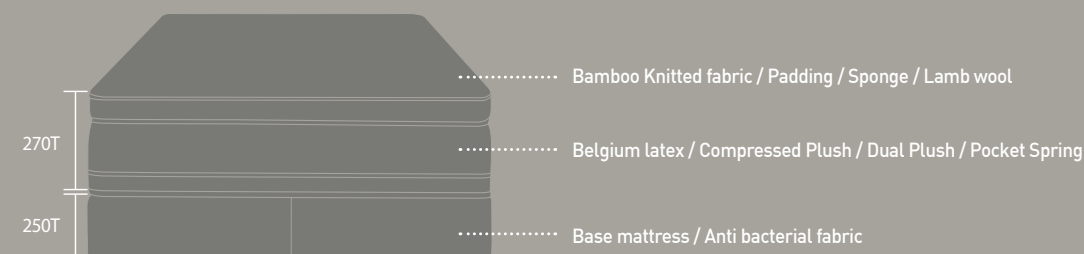

Belgium Antwerp Bamboo

Q _ 1500 × 2000 × 270
 SS _ 1100 × 2000 × 270
 ※ Note : Size are in millimeters (mm)

Belgium
LATEX CORE

Base mattress not included

- Lamb wool** This textile has excellent temperature and humidity control properties.
- Belgium latex** It is eco-friendly and inhibits bacterial growth. Its air cells evenly distribute body weight, reducing pressure on the waist.
- Pocket Spring** Each spring is independent to minimize the movement other than the load surface movement.