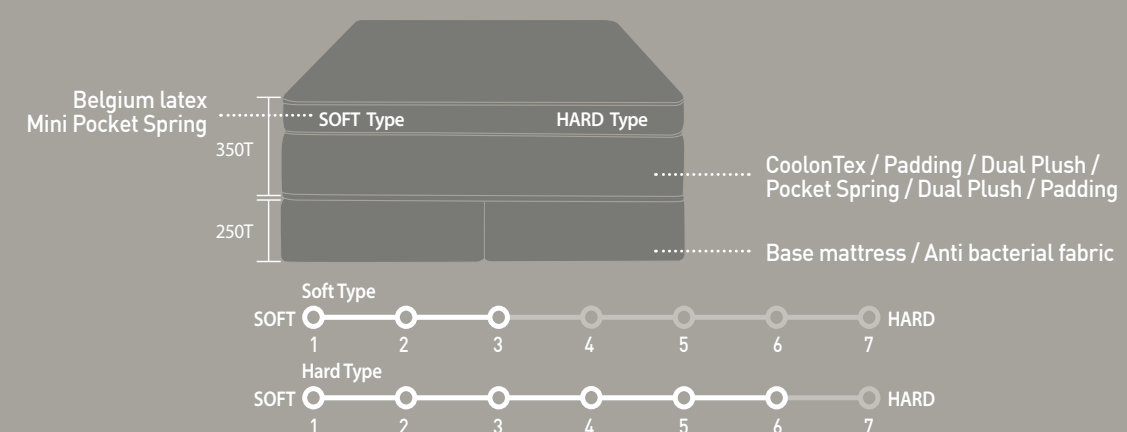

Separated form, Base mattress not included

- Lamb wool** This textile has excellent temperature and humidity control properties.
- Belgium latex** It is eco-friendly and inhibits bacterial growth. Its air cells evenly distribute body weight, reducing pressure on the waist.
- Pocket Spring** Each spring is independent to minimize the movement other than the load surface movement.
- Dual Plush** It is made by compressing hygiene cotton into two layers, providing more gentle elasticity and resilience.
- Organic fabric** It is made with yarn from organic cotton flowers. It is a new material great for people with atopic skin conditions.
- Sponge** It has good repellency and resilience, providing highest comfort.
- Mini Pocket Spring** It minimizes and evenly distributes body pressure.

Belgium New franc Coolon

Q_ 1500×2000×350
SS_ 1100×2000×350
※ Note : Size are in millimeters (mm)

Belgium
LATEX CORE

Separated form
Double Pocket Spring
Belgium latex

Belgium latex

Lamb wool

Pocket Spring

Separated form, Base mattress not included

Belgium Rubens Organic

Q _ 1500 × 2000 × 330
 SS _ 1100 × 2000 × 330
 ※ Note : Size are in millimeters (mm)

Belgium
 LATEX CORE

Double Pocket Spring
 Belgium latex

Base mattress not included	
Lamb wool	This textile has excellent temperature and humidity control properties.
Belgium latex	It is eco-friendly and inhibits bacterial growth. Its air cells evenly distribute body weight, reducing pressure on the waist.
Pocket Spring	Each spring is independent to minimize the movement other than the load surface movement.
Mini Pocket Spring	It minimizes and evenly distributes body pressure.