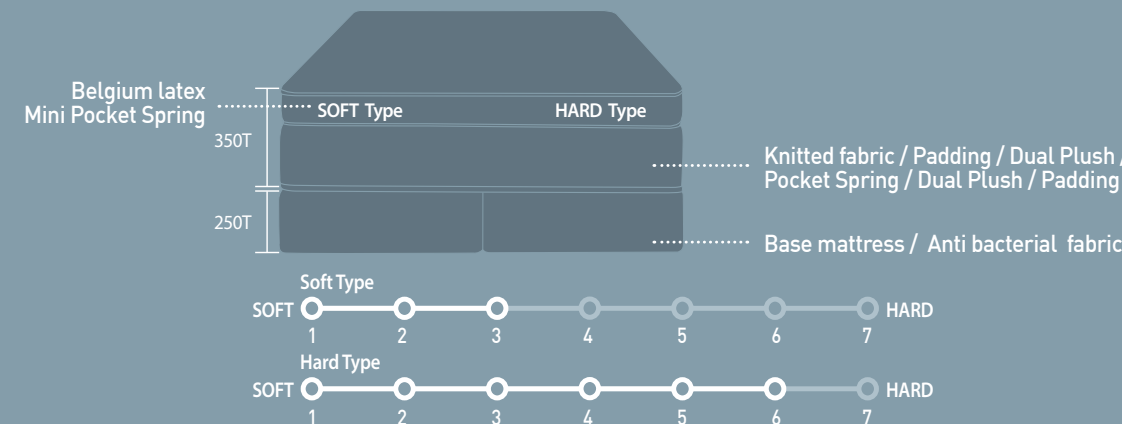

Separated form, Base mattress not included

- Lamb wool** This textile has excellent temperature and humidity control properties.
- Belgium latex** It is eco-friendly and inhibits bacterial growth. Its air cells evenly distribute body weight, reducing pressure on the waist.
- Pocket Spring** Each spring is independent to minimize the movement other than the load surface movement.
- Dual Plush** It is made by compressing hygiene cotton into two layers, providing more gentle elasticity and resilience.
- Organic fabric** It is made with yarn from organic cotton flowers. It is a new material great for people with atopic skin conditions.
- Sponge** It has good repellency and resilience, providing highest comfort.
- Mini Pocket Spring** It minimizes and evenly distributes body pressure.

※ Note : Size are in millimeters (mm)
※ You can order custom size mattresses.

LUXURY MATTRESS COMPONENT

- 6 rotations Bonnell spring** It uses globally widely used spring type, 2.4mm hard steel wire. It has excellent tensile and compressive strength.
- Dual plush** It is made by compressing hygiene cotton into two layers, providing more gentle elasticity and resilience.
- Cashmere padding** Padding Its soft quilted surface induces sound sleep.
- Corner support** It prevents sagging of the edge to keep flatness
- Spine supporter** It increases the compressive strength under the waist to give support for the back during sleep.
- Quilted systems (three layers)** It prevents cover distortion.
- Antibacterial Felt**

① Jacquard fabric ② Felt ③ Dual plush ④ Bonnell spring, 6 rotations
⑤ Spine supporter

Section mattress

◆ Size

Mattress

Single (S) : W38" x L78" x H8.6"
 Super Single (SS) : W43" x L78" x H8.6"
 Double (D) : W53" x L78" x H8.6"
 Queen (Q) : W59" x L48" x H8.6"
 Custom size order