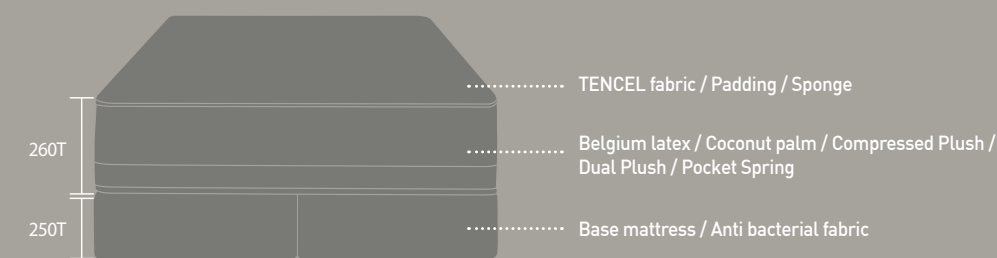

Belgium
LATEX CORE