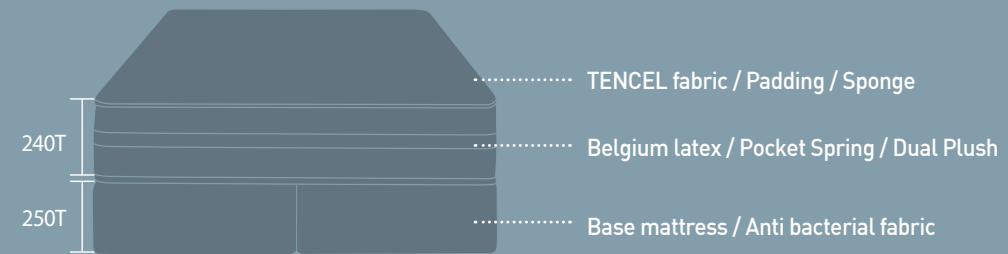

Base mattress not included	
Lamb wool	This textile has excellent temperature and humidity control properties.
Belgium latex	It is eco-friendly and inhibits bacterial growth. Its air cells evenly distribute body weight, reducing pressure on the waist.
Pocket Spring	Each spring is independent to minimize the movement other than the load surface movement.