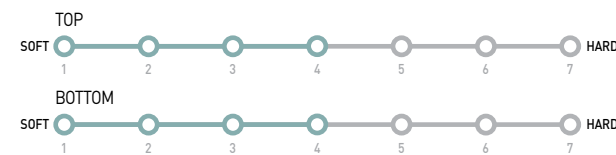

Belgium Base Mattress Navy, Gray

Q _ 1500 × 2000 × 250 (Includes Legs)

SS _ 1100 × 2000 × 250 (Includes Legs)

※ Note : Size are in millimeters (mm)

Belgium
LATEX CORE

250T
Include Bridge

Base mattress
Anti bacterial fabric

Dual Jump PK

Dual Jump PK is a soft type jump pattern mattress.

Q_ 1500 × 2000 × 270
SS_ 1100 × 2000 × 270

※ Note : Size are in millimeters (mm)
※ You can order custom size mattresses.

DUAL JUMP PK MATTRESS COMPONENT