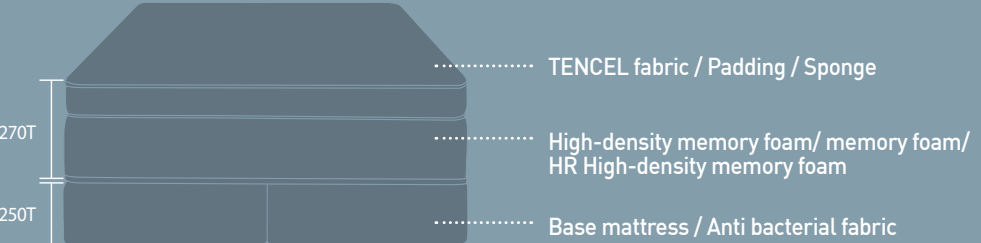

Belgium Rubens Organic

Q _ 1500 × 2000 × 330
 SS _ 1100 × 2000 × 330
 ※ Note : Size are in millimeters (mm)

Belgium
 LATEX CORE

Double Pocket Spring
 Belgium latex

Base mattress not included	
Lamb wool	This textile has excellent temperature and humidity control properties.
Belgium latex	It is eco-friendly and inhibits bacterial growth. Its air cells evenly distribute body weight, reducing pressure on the waist.
Pocket Spring	Each spring is independent to minimize the movement other than the load surface movement.
Mini Pocket Spring	It minimizes and evenly distributes body pressure.

Belgium Belgo Tencel

Q_ 1500×2000×350
 SS_ 1100×2000×350
 ※ Note : Size are in millimeters (mm)

Belgium
LATEX CORE

Memory mattress, Base mattress not included	
Lamb wool	This textile has excellent temperature and humidity control properties.
Belgium latex	It is eco-friendly and inhibits bacterial growth. Its air cells evenly distribute body weight, reducing pressure on the waist.
Pocket Spring	Each spring is independent to minimize the movement other than the load surface movement.