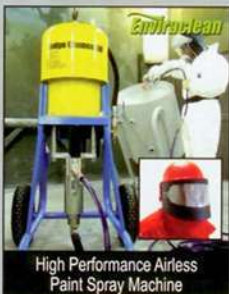

Enviroclean
High Performance Airless
Paint Spray Machine