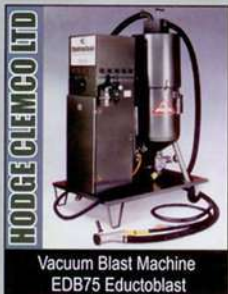

# Environmental Preserving & Surface Treatment Equipment

Oily Water Separator, Gas Freeing Fans,  
Tank Washing Machine

**HODGE CLEMCO LTD**  
Contractor Blast  
Machines

**HODGE CLEMCO LTD**  
IBIX / IBIMAR 13  
Portable Blast Machine