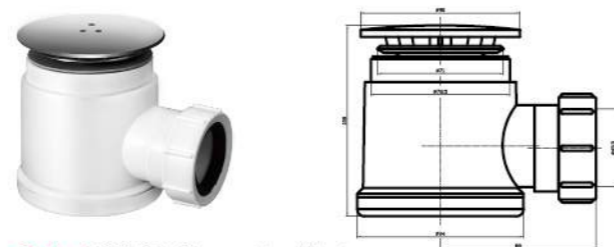

**Code:** Y00566 Shower Tray Waste

**Code:** Y00165  
**Spec:** 1.1/4" x 35mm  
Bottle Trap Siphon

**Code:** Y00170  
**Spec:** 1.1/4" x 32mm  
Pipe Siphon

**Code:** Y00160  
**Spec:** 1 1/2"BSPx113mm flange  
Basket Strainer Waste Plastic Body  
Stainless Steel Flange And Linner Basket With Overflow