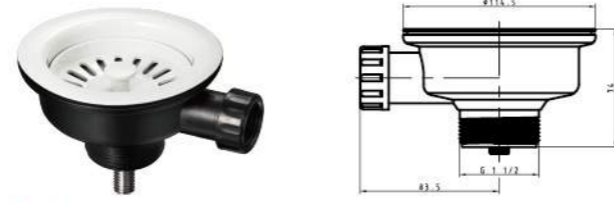

Code: Y00155
Pop Up Bath Waste
Brass Knob, Brass Bath Flange&plu

Code: Y00563 Basket Strainer Waste Plastic Body