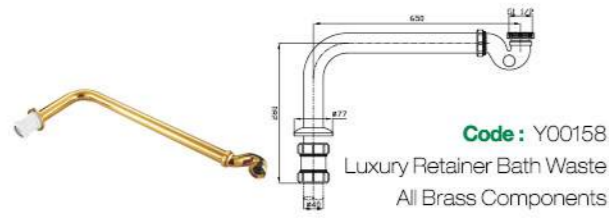

**Code:** Y00167  
**Spec:** 1.1/4" x 40mm  
Bottle Trap Siphon

**Code:** Y00156  
Pop Up Bath Waste Brass Knob,  
Brass Bath Flange Plug

**Code:** Y00564 Basket Strainer Waste Plastic Body

**Code:** Y00163  
**Spec:** 1.1/4"x35mm  
Bottle Trap Siphon

**Code:** Y00168  
**Spec:** 1.1/4" x 32mm  
Bottle Trap Siphon

**Code:** Y00157  
Press Top Bath Waste

**Code:** Y00565 Basket Strainer Waste Plastic Body

**Code:** Y00164  
**Spec:** 1.1/4"x32mm  
Bottle Trap Siphon

**Code:** Y00169  
**Spec:** 1.1/4" x 32mm  
Pipe Siphon

**Code:** Y00158  
Luxury Retainer Bath Waste  
All Brass Components

**Code:** Y00159  
**Spec:** 1 1/2"BSPx113mm flange  
Basket Strainer Waste Plastic Body  
Stainless Steel Flange And Linner Basket With Overflow