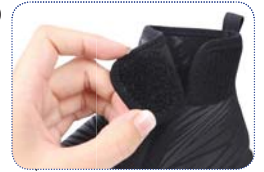

### COMFORTABLE AQUA SHOES

③

②

④

①

⑤

- ① Velcro around ankle provides firm support for water sports.
- ② Superb breathability, UV protection and quick-dry.
- ③ External heel support ensures snug fit.
- ④ Toe cap extends around shoe for extra protection.
- ⑤ Enhanced drainage system. TPR outsole for water grip.