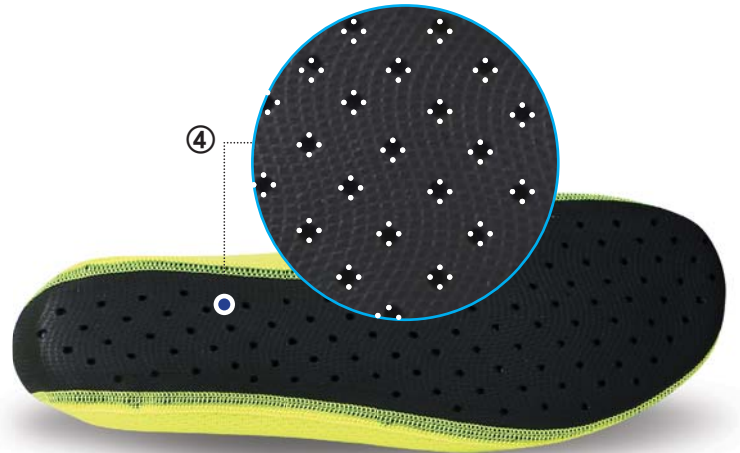

SKIN SOCKS AQUWALK®

COMFORTABLE SKIN SOCKS