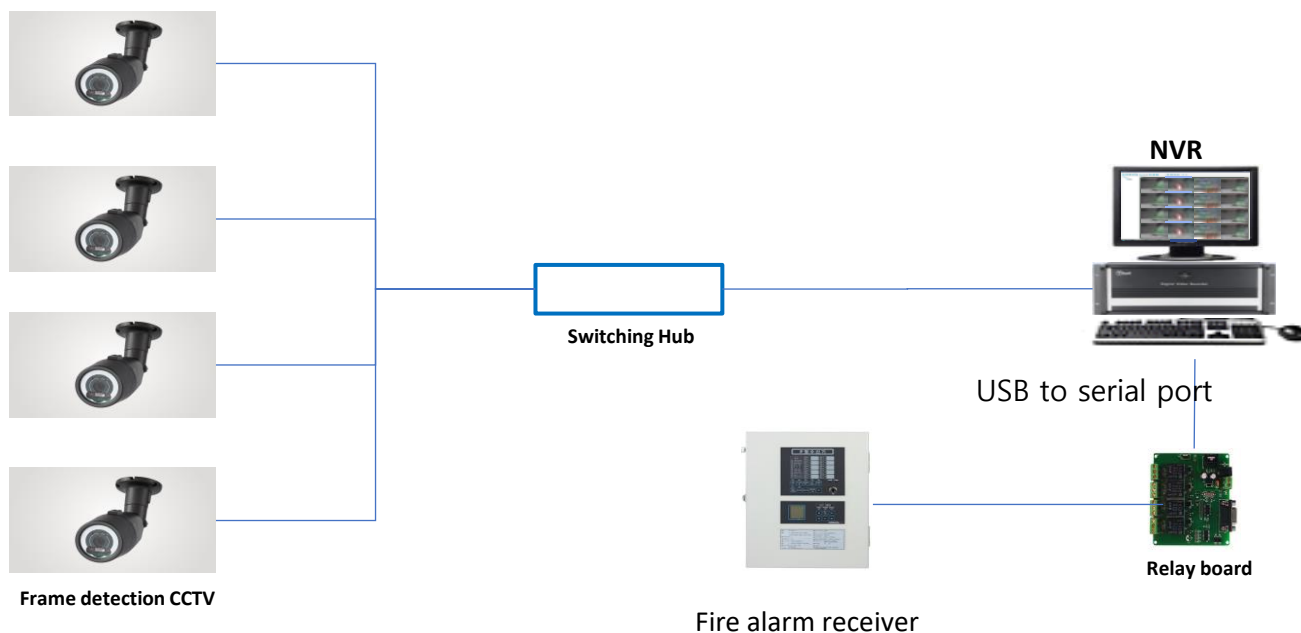

Cảm biến UV Ống kính máy ảnh CCTV

ngọn lửa

Chức năng giám sát bằng đầu báo cháy

EXTREME SECURITY

SINCE 2016

Thông số kỹ thuật chính :

Type	Indoor type, indoor type, waterproof type, infrared/ultraviolet type combination type, CCD
Detection range	30M
View angle	100 degree
Arc welding separation distance	3M
Power	DC 24V
CCTV Pixel	HD 2mega pixel
Temperature	-20 °C ~ 80 °C
Size	62mm × 62mm × 126mm
LED COLOR	Green LED : Stand by / Red LED : Fire / Green and Red: FAULT
Output signal	Relay (COM,NO) , 0 ~ 5V

Sơ đồ khối hệ thống

EXTREME SECURITY

SINCE 2016

Lock the stable door after the horse has bolted.

居安思危

in case of Disaster: Prevention is the Best.

"Preparing with a small amount of money is like spending a lot of money. It's worth it."