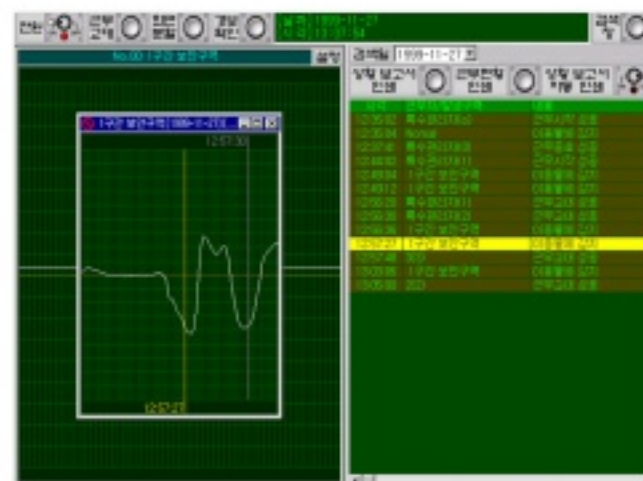

Regulation with FSTD

Normal detection pattern regulation

- The ERM0482X is a digital microwave device that can detect 50m, 80m, 120m, 250m according to the protected area
- The ERM0482X Microprocessor analyzes the signal based on the fuzzy theory.
- Enable microwave equipment with minimal malfunction and highest detection rate.
- ERM0482X analyzes whether it is intentional intruder or intentional intruder and continuously measures movement and shape comparing with stored signal.

DIGITAL ANALYSIS THROUGH FUZZY LOGIC

FBM(Fuzzy Behaviour Models)

FSTD(Fussy Side Target Discrimination)

- Comparing the waveforms generated by the detected objects in the detection zone, it is possible to compare and identify persons and other objects for intrusion.
- It is the best equipment for critical security areas, nuclear power plants, prisons, military units, chemical plants, and industrial zones.

Specifications

Range	250 m
Frequency	K-Band [24GHz]
Modulation Channels	16 crystal controlled.
Probability of Detection	0.99 minimum based on S/N ratio.
False Alarm Rate	1/unit/year based on S/N ratio
Temperature	-35 °C / +65 °C
Alarm outputs	3 Solid state relays for Alarm, Fault, Tamper.
Power Supply AC Vac -DC VCD	19Vac - 13.8Vdc , 24Vdc
Electronical alignment check	It provides a mathematical evaluation of the alignment precision
Alignment	Incorporated audio-visual instrument
Special	Remote setting and maintenance